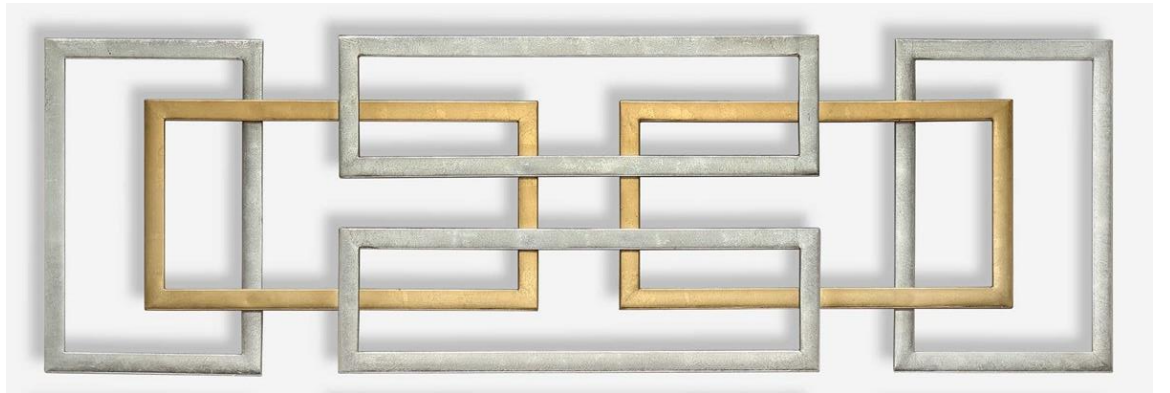

3D Art Above TV

- About 40" x 25"